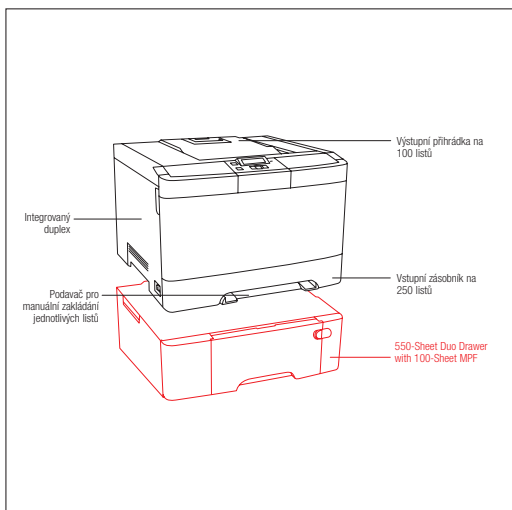

Part #	Model
0026B0030	Lexmark C543dn
Part #	Tonerová tisková kazeta
0C540H1KG	Black High Yield Return Program Toner Cartridge
0C540H1CG	Cyan High Yield Return Program Toner Cartridge
0C540H1MG	Magenta High Yield Return Program Toner Cartridge
0C540H1YG	Yellow High Yield Return Program Toner Cartridge
0C540A1KG	Black Return Program Toner Cartridge
0C540A1CG	Cyan Return Program Toner Cartridge
0C540A1MG	Magenta Return Program Toner Cartridge
0C540A1YG	Yellow Return Program Toner Cartridge
0C540H2KG	Black High Yield Toner Cartridge
0C540H2CG	Cyan High Yield Toner Cartridge
0C540H2MG	Magenta High Yield Toner Cartridge
0C540H2YG	Yellow High Yield Toner Cartridge
0C540X75G	Waste Toner Bottle
0C540X71G	Black Imaging Kit
0C540X74G	Black and Colour Imaging Kit
Part #	Papír a fólie
0012A5951	Glossy Laser Paper, A4 (200)
0012A8241	Professional Color Laser Transparencies, A4 (50)
Part #	Manipulace s papírem
003000551	550-Sheet Duo Drawer with 100-Sheet MPF
Part #	Paměťové karty
001022298	128MB DDR1-DRAM
001022299	256MB DDR1-DRAM
001022301	512MB DDR1-DRAM
Part #	Konektivita
001021294	USB (2 Meter) Cable
Part #	Rozšířené záruky
002350442	C543 2-Years Total Onsite Service, Next Business Day
002350443	C543 3-Years Total Onsite Service, Next Business Day
002350444	C543 4-Years Total Onsite Service, Next Business Day
002350446	C543 1-Year Renewal Onsite Service, Next Business Day
Part #	Instalační služba
002350466	C544 Installation

Obsah balení