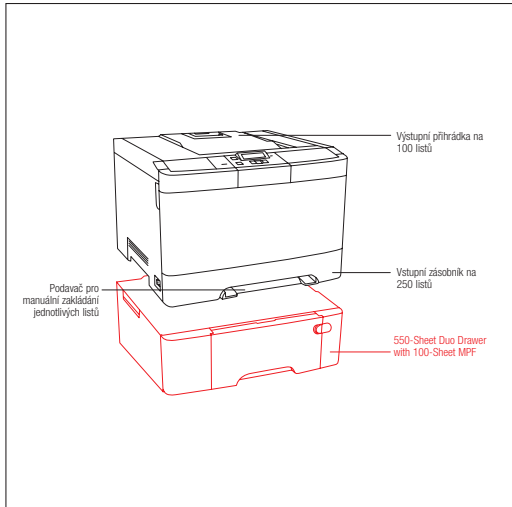

Lexmark C544n

Part #	Model	
0026C0080	Lexmark C544n	002350478 3-Years Total Onsite Service Next Business Day Warranty
		002350479 4-Years Total Onsite Service Next Business Day Warranty
		002350481 1-Year Onsite Service Renewal Next Business Day Warranty
Part #	Tonerová tisková kazeta	
OC544X1KG	Black Extra High Yield Return Program Toner Cartridge	
OC544X1CG	Cyan Extra High Yield Return Program Toner Cartridge	
OC544X1MG	Magenta Extra High Yield Return Program Toner Cartridge	
OC544X1YG	Yellow Extra High Yield Return Program Toner Cartridge	
OC540H1KG	Black High Yield Return Program Toner Cartridge	
OC540H1CG	Cyan High Yield Return Program Toner Cartridge	
OC540H1MG	Magenta High Yield Return Program Toner Cartridge	
OC540H1YG	Yellow High Yield Return Program Toner Cartridge	
OC540A1KG	Black Return Program Toner Cartridge	
OC540A1CG	Cyan Return Program Toner Cartridge	
OC540A1MG	Magenta Return Program Toner Cartridge	
OC540A1YG	Yellow Return Program Toner Cartridge	
OC544X2KG	Black Extra High Yield Toner Cartridge	
OC544X2CG	Cyan Extra High Yield Toner Cartridge	
OC544X2MG	Magenta Extra High Yield Toner Cartridge	
OC544X2YG	Yellow Extra High Yield Toner Cartridge	
OC540H2KG	Black High Yield Toner Cartridge	
OC540H2CG	Cyan High Yield Toner Cartridge	
OC540H2MG	Magenta High Yield Toner Cartridge	
OC540H2YG	Yellow High Yield Toner Cartridge	
OC540X75G	Waste Toner Bottle	
OC540X71G	Black Imaging Kit	
OC540X74G	Black and Colour Imaging Kit	
Part #	Papír a fólie	
0012A5951	Glossy Laser Paper, A4 (200)	
0012A8241	Professional Color Laser Transparencies, A4 (50)	
Part #	Manipulace s papírem	
003000551	550-Sheet Duo Drawer with 100-Sheet MPF	
Part #	Paměťové karty	
001022298	128MB DDR1-DRAM	
001022299	256MB DDR1-DRAM	
001022301	512MB DDR1-DRAM	
001021209	64MB Flash Card	
003000627	Traditional Chinese Font Card	
Part #	Konektivita	
001021294	USB (2 Meter) Cable	
Part #	Rozšířené záruky	
002350477	2-Years Total Onsite Service Next Business Day Warranty	

Další dostupné modely

Lexmark C544dn: Lexmark C544n + integrovaný oboustranný tisk
Lexmark C544dw: Lexmark C544dn + integrované bezdrátové připojení
Lexmark C544dtn: Lexmark C544dn + rozšiřující zásuvka

Obsah balení

Vaše záruka od společnosti Lexmark

Závazek vůči životnímu prostředí

Úspory nákladů a ekologické funkce

- V souladu se standardy Energy Star
- Oboustranný tisk, tisk se zadržením (ověření tisku), tisk více stránek na list a kvalitní tisk na recyklovaný papír pomáhají omezovat spotřebu papíru
- Volitelné režimy úspory toneru pomáhají snížit množství toneru použitého na stránku.
- Vratné kazety a řízení vysloužilých výrobků pomáhají omezovat ukládání odpadu na skládky